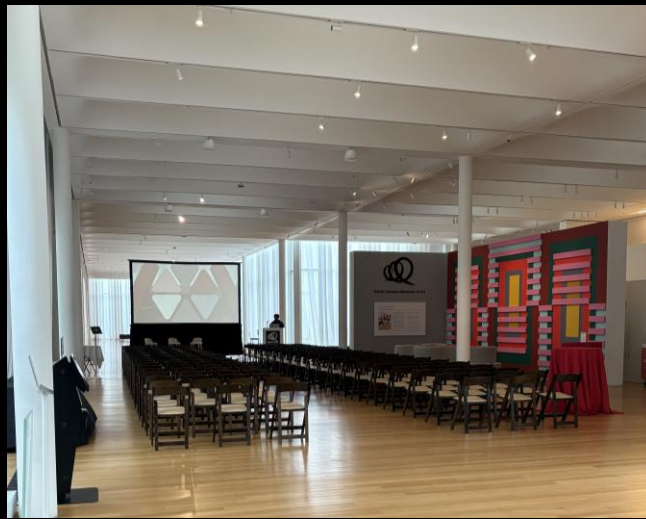

AUDIO VISUAL
& LIGHTING
Atlas Production Group
Get Lit Lighting
OZ Event Productions
Encore AV